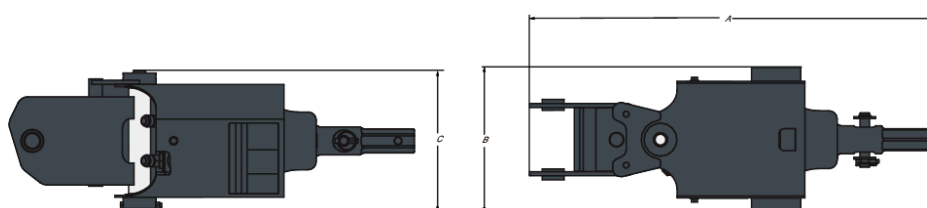

Description

This high-torque, heavy-duty hydraulic auger gives you speed and perfect vertical accuracy. Its unique "knuckle-joint" design allows it to hang perfectly vertical on flat or uneven terrain. The entire drive unit follows the bit into the hole, adding 30 cm more dig depth than a standard unit. This is the ideal tool for drilling holes for posts, piers, poles and trees in all kinds of soil conditions. Choose from 3 types of bits to best suit the ground conditions (standard, heavy and rock) and from numerous widths to best meet your hole-width requirement

Dimensions

Description	Item number	Overall length (A) (mm)	Overall width (B) (mm)	Overall height (C) (mm)
Auger 10 Unit Drive	6808799	214.0	233.0	470.0
Auger 15C Unit Drive	6809442	269.0	260.0	525.0
Auger 15H Unit Drive	7145345	269.0	260.0	525.0
Auger 30C Unit Drive	6809445	269.0	260.0	525.0
Auger 30H Unit Drive	7138264	269.0	260.0	525.0
High Torque Auger 35PH Drive	7220280	1007.0	293.0	290.0
High Torque Auger 50PH Drive	7227984	1007.0	293.0	290.0

Weights

Description	Item number	Operating weight (kg)	Shipping weight (kg)
Auger 10 Unit Drive	6808799	69.0	-
Auger 15C Unit Drive	6809442	106.0	106.0
Auger 15H Unit Drive	7145345	91.0	91.0
Auger 30C Unit Drive	6809445	115.0	115.0
Auger 30H Unit Drive	7138264	94.0	94.0
High Torque Auger 35PH Drive	7220280	131.0	131.0
High Torque Auger 50PH Drive	7227984	131.0	131.0

Characteristics and Performance

Description	Item number	Auger bit type	Digging depth (mm)	Clearance diameter (mm)	Minimum speed and flowrate (RPM)	Maximum speed and flowrate (RPM)	Minimum torque and pressure (Nm)	Maximum torque and pressure (Nm)
Auger 10 Unit Drive	6808799	Round	1473.0	254.0	36.0-23.0	90.0-57.0	1108.0-11930.0	-