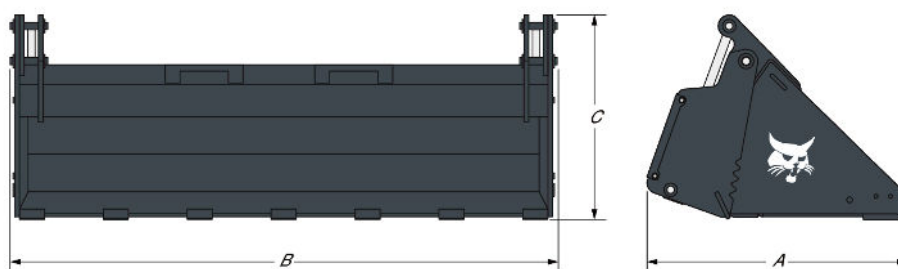

### Description

Dozing, grappling, levelling, digging, loading and dumping. This multi-purpose bucket does it all. Use it on demolition, construction, landscaping and municipal jobs. It's designed to provide optimum digging force and the interlocking serrated grapple edges hold objects securely.

### Dimensions

Description	Item number	Overall length (A) (mm)	Overall width (B) (mm)	Overall height (C) (mm)
Combination Bucket 158 cm	7167310	-	1580.0	-
Combination Bucket 173 cm	7167311	879.0	1730.0	719.0
Combination Bucket 1880 mm BT	7167312	879.0	1880.0	719.0
Combination Bucket 2030 mm BT	7167313	987.0	2030.0	853.0
Combination Bucket 213 cm	7167314	987.0	2130.0	853.0

### Weights

Description	Item number	Operating weight (kg)	Shipping weight (kg)
Combination Bucket 158 cm	7167310	366.0	366.0
Combination Bucket 173 cm	7167311	386.0	386.0
Combination Bucket 1880 mm BT	7167312	407.0	407.0
Combination Bucket 2030 mm BT	7167313	487.0	487.0
Combination Bucket 213 cm	7167314	503.0	503.0

### Characteristics and performance

Description	Item number	Std teeth configuration	Accepts max. n° of teeth	Capacity (SAE heaped) (L)	Jaw opening (mm)
Combination Bucket 158 cm	7167310	Without teeth	7	303.0	-
Combination Bucket 173 cm	7167311	Without teeth	7 (bolt-on)	330400.0	729.0
Combination Bucket 1880 mm BT	7167312	Without teeth	8 (bolt-on)	379.0	-