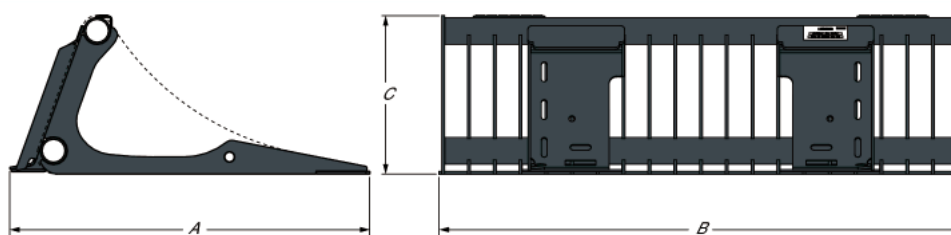

Description

Bobcat® skeleton buckets are excellent for separating unwanted objects, such as rocks and other debris, from work areas while leaving finer material behind that can be cultivated or landscaped.

Dimensions

Description	Item number	Overall length (A) (mm)	Overall width (B) (mm)	Overall height (C) (mm)
Skeleton Bucket 157 cm	7185941	1197.0	1572.0	520.0
Skeleton Bucket 174 cm	7185943	1197.0	1743.0	520.0
Skeleton Bucket 192 cm	7185945	1197.0	1915.0	520.0
Skeleton Bucket 209 cm	7185947	1197.0	2086.0	520.0

Weights

Description	Item number	Operating weight (kg)	Shipping weight (kg)
Skeleton Bucket 157 cm	7185941	258.0	258.0
Skeleton Bucket 174 cm	7185943	281.0	281.0
Skeleton Bucket 192 cm	7185945	303.0	303.0
Skeleton Bucket 209 cm	7185947	325.0	325.0

Characteristics and performance

Description	Item number	Number of Tines	Tine spacing (mm)	Bucket back angle (°)	Tine thickness (mm)
Skeleton Bucket 157 cm	7185941	17.0	76.0	70.0	10.0
Skeleton Bucket 174 cm	7185943	19.0	76.0	70.0	10.0
Skeleton Bucket 192 cm	7185945	21.0	76.0	70.0	10.0
Skeleton Bucket 209 cm	7185947	23.0	76.0	70.0	10.0