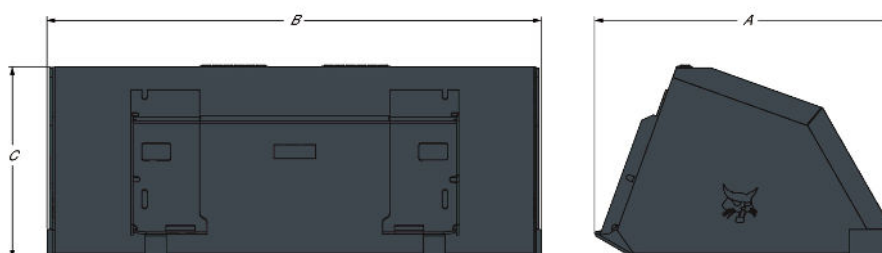

Description

Because snow is relatively light compared to soil, gravel or other construction materials, the capacity of the snow bucket is much greater than those usually used in construction. The back of the snow bucket is also higher, which lets you push more snow without having it flow over the top. Spill guards are available, they are meant to protect the operator door, tilt cylinders and the Bob-Tach pivot area from debris that spills over the back of the bucket.

Dimensions

Description	Item number	Overall length (A) (mm)	Overall width (B) (mm)	Overall height (C) (mm)
Snow & Light Material Bucket 168 cm	7184103	993.0	1676.0	676.0
Snow & Light Material Bucket 188 cm	7184105	1067.0	1880.0	683.0
Snow & Light Material Bucket 203 cm	7184110	1067.0	2032.0	683.0
Snow & Light Material Bucket 224 cm	7184098	1067.0	2235.0	683.0
Snow & Light Material Bucket 254 cm	6727787	1232.0	2540.0	856.0

Weights

Description	Item number	Operating weight (kg)	Shipping weight (kg)
Snow & Light Material Bucket 168 cm	7184103	262.0	262.0
Snow & Light Material Bucket 188 cm	7184105	281.0	281.0
Snow & Light Material Bucket 203 cm	7184110	290.0	290.0
Snow & Light Material Bucket 224 cm	7184098	309.0	309.0
Snow & Light Material Bucket 254 cm	6727787	398.0	398.0

Characteristics and performance

Description	Item number	Std teeth configuration	Accepts max. n° of teeth	Bucket back angle (°)	Capacity (SAE heaped) (L)	Back shape
Snow & Light Material Bucket 168 cm	7184103	Without teeth	0	70.0	690.0	Angle
Snow & Light Material Bucket 188 cm	7184105	Without teeth	0	70.0	760.0	Round
Snow & Light Material Bucket 203 cm	7184110	Without teeth	0	70.0	830.0	Round
Snow & Light Material Bucket 224 cm	7184098	Without teeth	0	70.0	920.0	Round
Snow & Light Material Bucket 254 cm	6727787	Without teeth	0	70.0	1530.0	Round