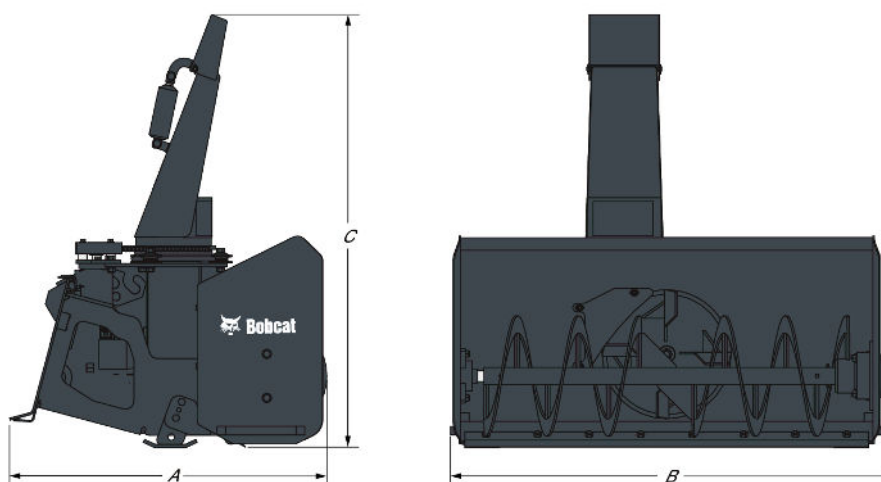

Description

Extend your Bobcat® loader work into winter with a hydraulically-driven snowblower. This attachment is ideal for clearing sidewalks, driveways and parking lots. Adjustable height skid shoes position cutting edge for gravel or pavement. Depending on model, throws snow up to 12 m.

Dimensions

Description	Item number	Overall length (A) (mm)	Overall width (B) (mm)	Overall height (C) (mm)
Snow Blower 150 X 48 - 5.5 Hydraulic Motor	SB150X48-9736049	1306.0	1306.0	1280.0
Snow Blower 200 X 60 - 6.2 Hydraulic Motor	SB200X60-9736001	1587.0	1587.0	1549.0
Snow Blower 200 X 66 - 6.2 Hydraulic Motor	SB200X66-9736021	1740.0	1740.0	1549.0
Snow Blower 200 X 66 - 9.6 Hydraulic Motor	SB200X66-9736025	1740.0	1740.0	1549.0
Snow Blower 200 X 72 - 6.2 Hydraulic Motor	SB200X72-9736029	1892.0	1892.0	1549.0
Snow Blower 200 X 72 - 8.0 Hydraulic Motor	SB200X72-9736031	1892.0	1892.0	1549.0
Snow Blower 200 X 72 - 9.6 Hydraulic Motor	SB200X72-9736079	1892.0	1892.0	1549.0
Snow Blower 200 X 78 - 6.2 Hydraulic Motor	SB200X78-9736033	2045.0	2045.0	1549.0
Snow Blower 200 X 78 - 9.6 Hydraulic Motor	SB200X78-9736037	2045.0	2045.0	1549.0
Snow Blower 240 X 72 - 9.6 Hydraulic Motor	SB240X72-1039501	1892.0	1892.0	1664.0
Snow Blower 240 X 84 - 8.0 Hydraulic Motor	SB240X84-1039503	2197.0	2197.0	1664.0

Description	Item number	Overall length (A) (mm)	Overall width (B) (mm)	Overall height (C) (mm)
Snow Blower 240 X 84 - 9.6 Hydraulic Motor	SB240X841836045	2197.0	2197.0	1664.0
Snow Blower SBX240 X 72 - 12.3 Hydraulic Motor	SBX240X721836051	1892.0	1892.0	1662.0

Characteristics and performance

Description	Item number	Fan diameter (mm)	Auger diameter (mm)	Chute rotation (°)	Deflector control	Throw distance (up to) (m)	Cutting edge (mm)	Intake diameter (mm)
Snow Blower 150 X 48 - 5.5 Hydraulic Motor	SB150X48336049	356.0	356.0	276.0	Hydraulic	7.6	9.0x76.0	584.0