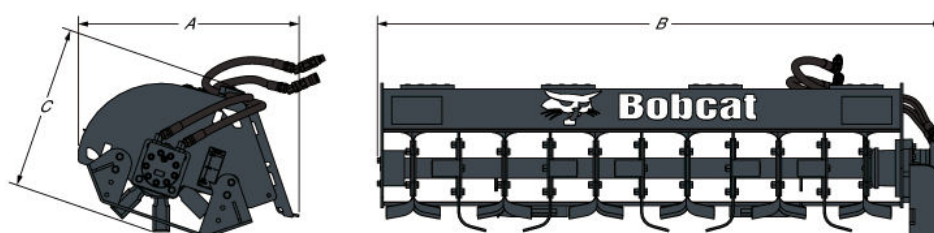

Description

A great landscaping attachment. It quickly breaks up ground and mixes compost and other materials into the soil. Offset mounting permits tilling next to sidewalks, curbs and buildings.

Dimensions

Description	Item number	Overall Length (mm)	Overall Width (mm)	Overall Height (mm)
Tiller 102 cm	7196028	709.0	1020.0	793.0
Tiller 158 cm	7104371	836.0	1580.0	614.0

Weights

Description	Item number	Operating weight (kg)	Shipping weight (kg)
Tiller 102 cm	7196028	230.0	230.0
Tiller 158 cm	7104371	321.0	321.0

Characteristics and Performance

Description	Item number	Working width (mm)	Max. working depth (mm)	Number of tines	Required hydraulic flow (L/min)	Drive type
Tiller 102 cm	7196028	966.0	102.0	32	34.0-68.0	Chain
Tiller 158 cm	7104371	1575.0	152.0	36	64.0-140.0	Direct drive

Main features

- Bi-directional rotation allows both top-cutting and undercutting in either travel direction.
- Offset mounting permits tilling next to sidewalks, curbs and buildings.
- Hydraulically-powered; no shear pins to maintain.
- Able to use high-flow hydraulics for enhanced performance on 158 cm and 193 cm models.
- Hardened, double-edge, replaceable tines.
- Exclusive Bob-Tach™ mounting system permits quick hookup to loader.
- Forward/reverse travel direction.