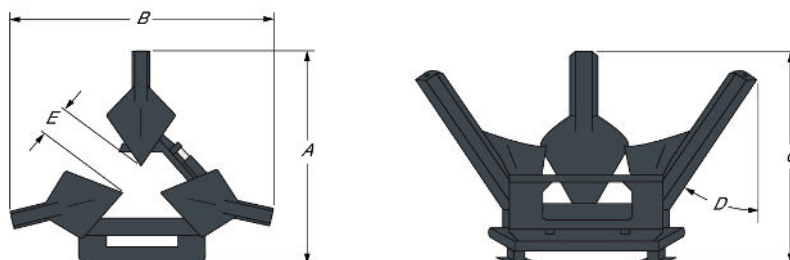

Description

Turn your loader into a tree harvesting unit with this rugged, dependable, simple to operate and easy to manoeuvre attachment. A tree can be dug, transplanted or packaged without the operator leaving the cab. Overlapping blades ensure clean root cutting and support of the root ball. Note: Convertible Tree Transplanters can be equipped with either a pendant style (rocker switch) control panel or a 7-pin ACD control kit. Tree Transplanters with pendant control can be installed on all loaders series; tree spades with 7-pin ACD control must be installed on G-Series and newer loaders. Must order a pendant control kit or 7-pin ACD conversion kit for tree spade with convertible control.

Dimensions

Description	Item number	Overall length (A) (mm)	Overall width (B) (mm)	Overall height (C) (mm)
Tree Transplanter Convertible 81 cm Cone	7149485	2116.0	2332.0	1631.0
Tree Transplanter Convertible 91 cm Cone	7149488	2223.0	2428.0	1631.0
Tree Transplanter Convertible 111 cm Cone	7149491	2162.0	2162.0	1631.0
Tree Transplanter Convertible 81 cm Modified	7149442	1930.0	1930.0	1491.0
Tree Transplanter Convertible 91 cm Modified	7149445	1991.0	2027.0	1491.0
Tree Transplanter Convertible 111 cm Modified	7149306	1994.0	1974.0	1692.0

Main features

- Overlapping blades ensure clean root cutting and support of the root ball
- Two types of blades are available to best suit your particular tree root and soil condition. The cone type, with a 30° angle, preferred for hard or sandy soils and lighter ball weight and the modified blade, the most popular, has an angle of 25°. It offers a larger tree ball for better root protection
- 3 tree transplanter models are available to best fit your machine and tree transplant requirements ¹
- The swing-open gate with open frame design gives you easy access to the tree
- All-electric control from the operator's seat for added comfort